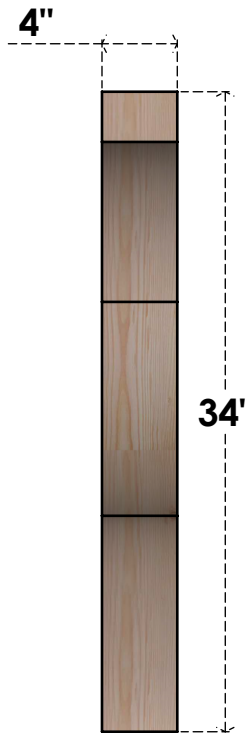

BRC04X30X34FST00RDF

4"W X 30"D X 34"H FUNSTON ROUGH SAWN BRACE, DOUGLAS FIR

SIDE

FRONT

EKENA MILLWORK
 2300 WEST MAIN ST.
 CLARKSVILLE, TX 75426
 TOLL FREE: 866-607-0453
 WWW.EKENAMILLWORK.COM

NOTES

1. INSTALLATION TO BE COMPLETED IN ACCORDANCE WITH MANUFACTURER'S SPECIFICATIONS.
2. DRAWING MAY NOT BE TO SCALE
3. THIS DRAWING IS INTENDED FOR DESIGN AND PLANNING PURPOSES ONLY.
4. ALL INFORMATION CONTAINED HEREIN WAS CURRENT AT THE TIME OF DEVELOPMENT BUT MUST BE REVIEWED AND APPROVED BY THE PRODUCT MANUFACTURER TO BE CONSIDERED ACCURATE.
5. PRODUCTS ARE NOT KILN DRIED. THIS ITEM IS UNIQUE AND WILL CONTAIN THE NATURAL VARIATIONS THAT THE WOOD SPECIES OFFERS. THIS MAY RESULT IN VARIATIONS UP TO 1/4"