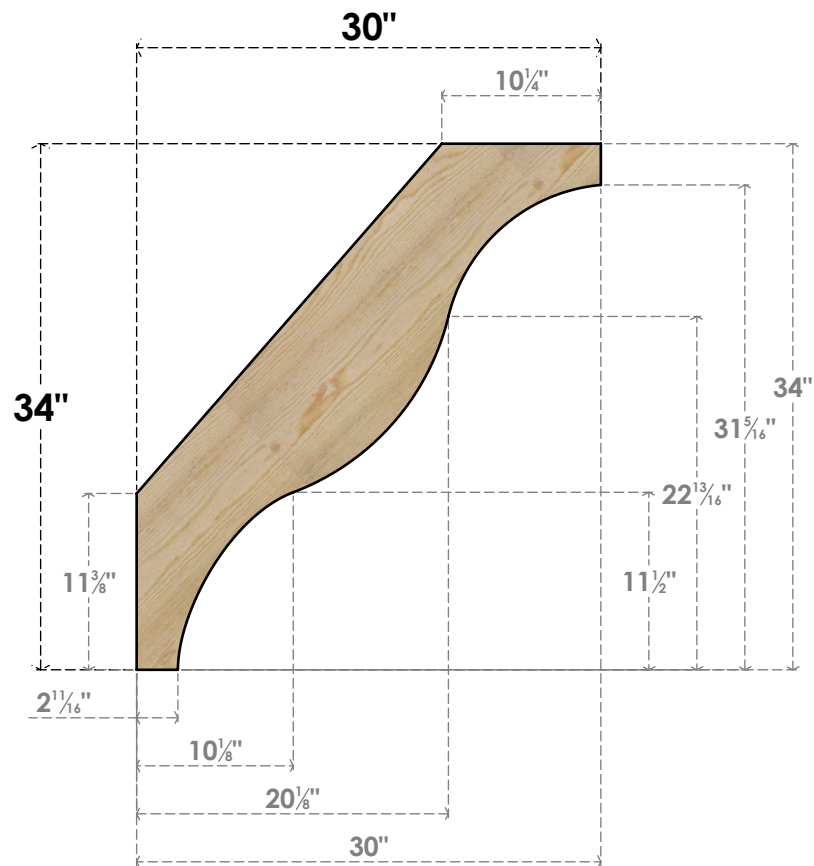

BRC04X30X34FST00RDF

4"W X 30"D X 34"H FUNSTON ROUGH SAWN BRACE, DOUGLAS FIR

SIDE

FRONT

EKENA MILLWORK
 2300 WEST MAIN ST.
 CLARKSVILLE, TX 75426
 TOLL FREE: 866-607-0453
 WWW.EKENAMILLWORK.COM

NOTES

1. INSTALLATION TO BE COMPLETED IN ACCORDANCE WITH MANUFACTURER'S SPECIFICATIONS.
2. DRAWING MAY NOT BE TO SCALE
3. THIS DRAWING IS INTENDED FOR DESIGN AND PLANNING PURPOSES ONLY.
4. ALL INFORMATION CONTAINED HEREIN WAS CURRENT AT THE TIME OF DEVELOPMENT BUT MUST BE REVIEWED AND APPROVED BY THE PRODUCT MANUFACTURER TO BE CONSIDERED ACCURATE.
5. PRODUCTS ARE NOT KILN DRIED. THIS ITEM IS UNIQUE AND WILL CONTAIN THE NATURAL VARIATIONS THAT THE WOOD SPECIES OFFERS. THIS MAY RESULT IN VARIATIONS UP TO 1/4"